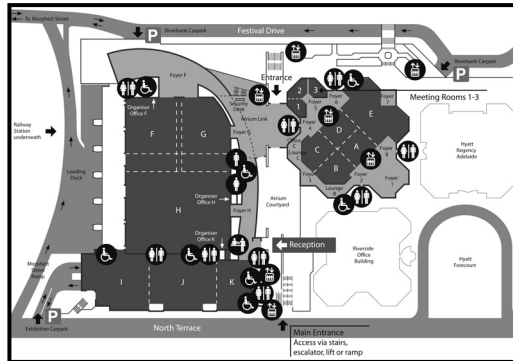

## ADELAIDE CONVENTION CENTRE Tuesday March 17th 2009 / 11am – 3pm

CITY EAST CAMPUS

**FREE BUSES**  
depart adjacent  
to **BUILDING B**  
10.30am from Magill  
(via City East quarter  
of an hour later)  
and then half hourly  
with last pick up  
from Convention  
Centre at 3.00pm

ADELAIDE CONVENTION CENTRE  
PLAZA LEVEL - HALLS H, I & J

  
University of  
South Australia

Career  
Services