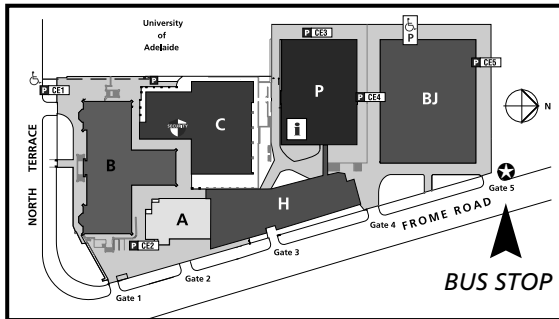

## ADELAIDE CONVENTION CENTRE Tuesday March 17th 2009 / 11am – 3pm

CITY EAST CAMPUS

**FREE BUSES**  
depart adjacent  
to **BUILDING B**  
10.30am from Magill  
(via City East quarter  
of an hour later)  
and then half hourly  
with last pick up  
from Convention  
Centre at 3.00pm

ADELAIDE CONVENTION CENTRE  
PLAZA LEVEL - HALLS H, I & J

  
University of  
South Australia

Career  
Services