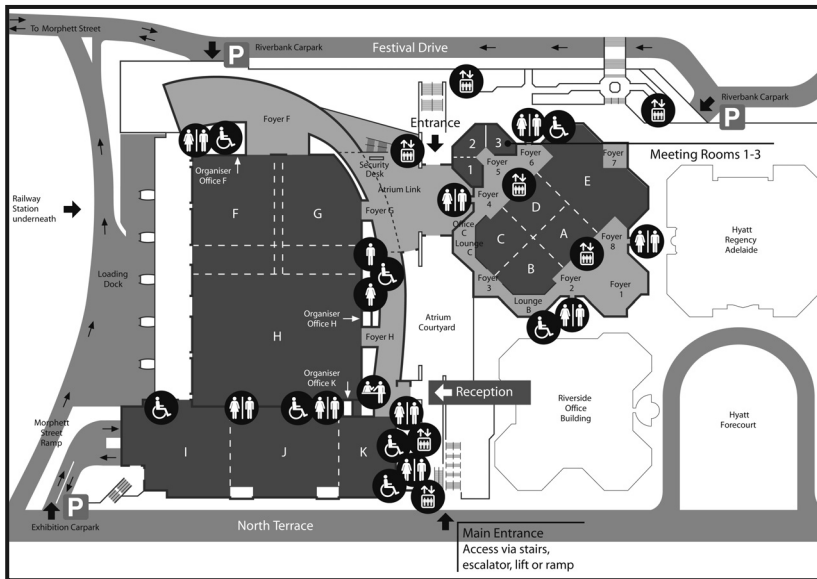

ADELAIDE CONVENTION CENTRE

Tuesday March 17th 2009
11am – 3pm

*PLAZA LEVEL
HALLS H, I & J*

University of
South Australia

Career
Services

Employment
and Careers

EXPO