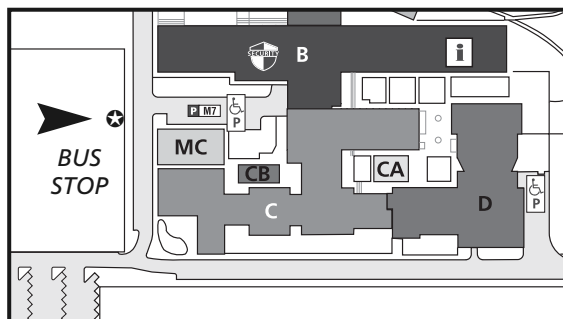

Free Bus Schedule - Magill Campus

ADELAIDE CONVENTION CENTRE Tuesday March 17th 2009 / 11am – 3pm

MAGILL CAMPUS

FREE BUSES

depart adjacent
to **BUILDING B**

10.30am from Magill
(via City East quarter
of an hour later)
and then half hourly
with last pick up
from Convention
Centre at 3.00pm