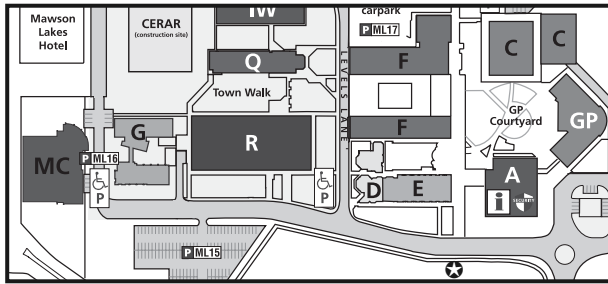

Free Bus Schedule - Mawson Lakes Campus

ADELAIDE CONVENTION CENTRE Tuesday March 17th 2009 / 11am – 3pm

MAWSON LAKES
CAMPUS

BUS STOP

FREE BUSES depart
opposite **BUILDING A**
10.30am from ML
and then half hourly,
with last pick up
from Convention
Centre at 3.00pm

ADELAIDE CONVENTION CENTRE
PLAZA LEVEL - HALLS H, I & J

University of
South Australia

Career
Services

Employment and Careers

EXPO